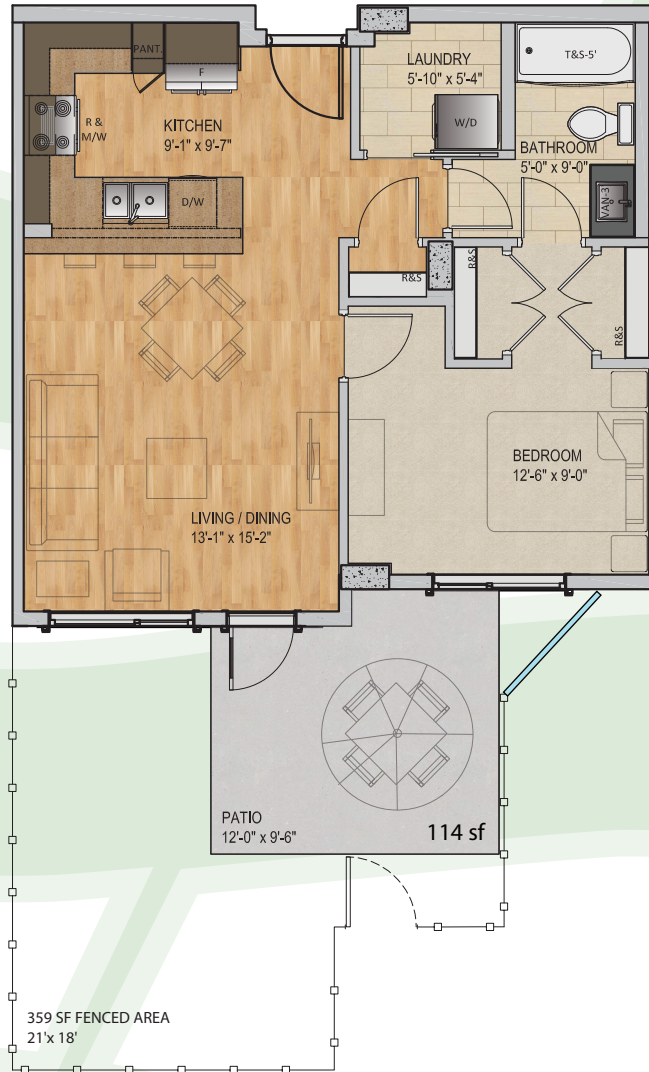

Weston Park

1A

1 BEDROOM
1 BATH

Living Area: 664 sf
Patio Area: 114 sf
Total Area: 778 sf

30 March 2017

The builder reserves the right to make modifications and/or substitutes to the floor plans, project design, illustrations, material specification & features without notice. Suite square footage and floor plans may vary from actual. See your sales representative for details. E.O.E.

Weston Park 1A-L4

1 BEDROOM
1 BATH

Living Area: 664 sf
Patio Area: 114 sf
Yard Area: 245 sf
Total Area: 1035 sf

* yard/totals area may vary as per suite

30 March 2017

The builder reserves the right to make modifications and/or substitutes to the floor plans, project design, illustrations, material specification & features without notice. Suite square footage and floor plans may vary from actual. See your sales representative for details. E.O.E.