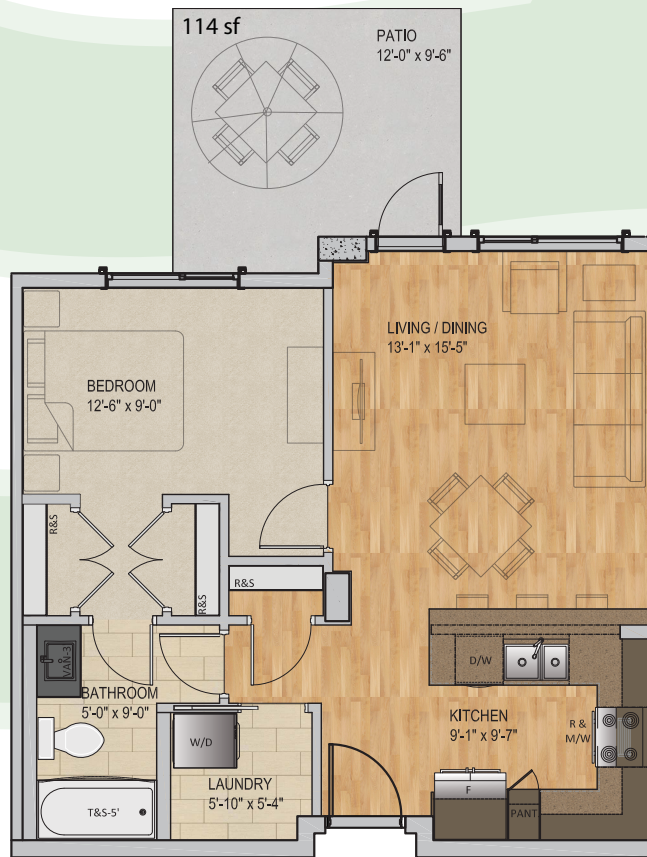

Weston Park

1A

1 BEDROOM
1 BATH

Living Area: 664 sf
Patio Area: 114 sf
Total Area: 778 sf

30 March 2017

The builder reserves the right to make modifications and/or substitutes to the floor plans, project design, illustrations, material specification & features without notice. Suite square footage and floor plans may vary from actual. See your sales representative for details. E.O.E.

Weston Park 1A-L4

1 BEDROOM
1 BATH

Living Area: 664 sf
Patio Area: 114 sf
Yard Area: 245 sf
Total Area: 1035 sf

* yard/totals area may vary as per suite

30 March 2017

The builder reserves the right to make modifications and/or substitutes to the floor plans, project design, illustrations, material specification & features without notice. Suite square footage and floor plans may vary from actual. See your sales representative for details. E.O.E.