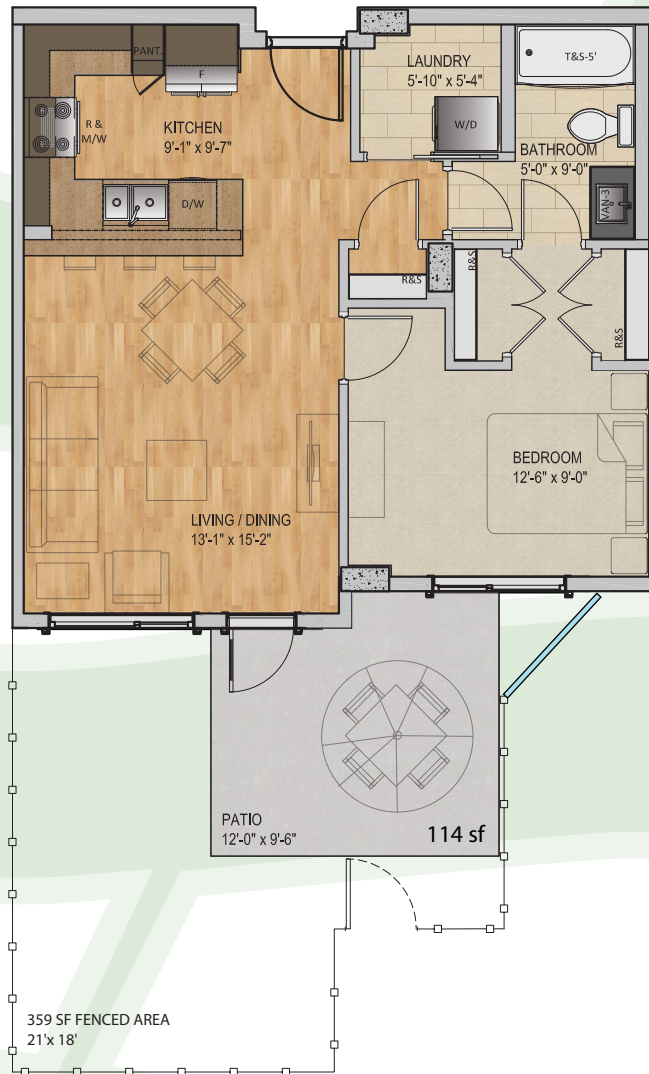

Weston Park

1A

1 BEDROOM
1 BATH

Living Area: 664 sf
Patio Area: 114 sf
Total Area: 778 sf

30 March 2017

The builder reserves the right to make modifications and/or substitutes to the floor plans, project design, illustrations, material specification & features without notice. Suite square footage and floor plans may vary from actual. See your sales representative for details. E.O.E.

Weston Park 1A-L4

1 BEDROOM
1 BATH

Living Area: 664 sf
Patio Area: 114 sf
Yard Area: 245 sf
Total Area: 1035 sf

* yard/totals area may vary as per suite

30 March 2017

The builder reserves the right to make modifications and/or substitutes to the floor plans, project design, illustrations, material specification & features without notice. Suite square footage and floor plans may vary from actual. See your sales representative for details. E.O.E.