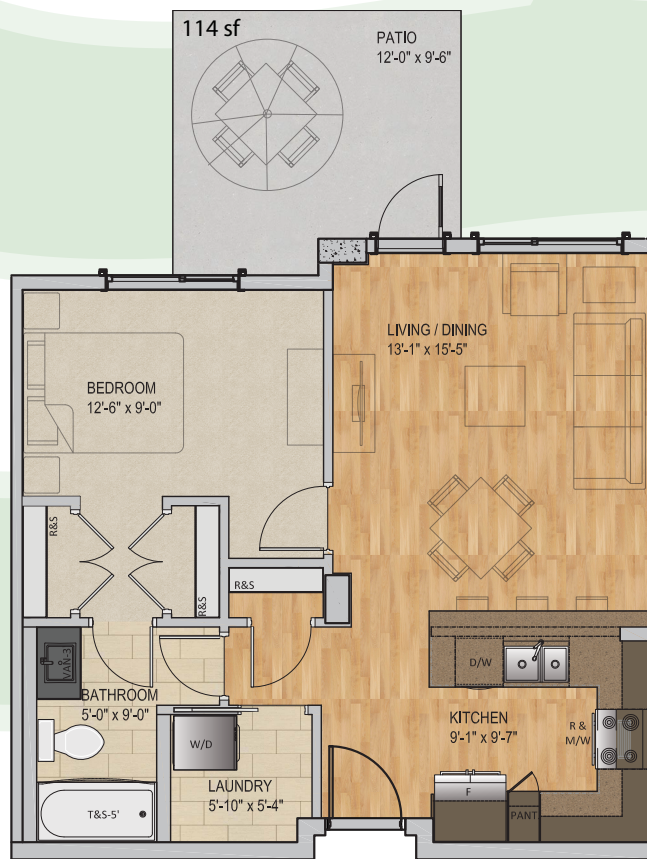

Weston Park

1A

1 BEDROOM
1 BATH

Living Area: 664 sf
Patio Area: 114 sf
Total Area: 778 sf

30 March 2017

The builder reserves the right to make modifications and/or substitutes to the floor plans, project design, illustrations, material specification & features without notice. Suite square footage and floor plans may vary from actual. See your sales representative for details. E.O.E.

Weston Park 1A-L4

1 BEDROOM
1 BATH

Living Area: 664 sf
Patio Area: 114 sf
Yard Area: 245 sf
Total Area: 1035 sf

* yard/totals area may vary as per suite

30 March 2017

The builder reserves the right to make modifications and/or substitutes to the floor plans, project design, illustrations, material specification & features without notice. Suite square footage and floor plans may vary from actual. See your sales representative for details. E.O.E.