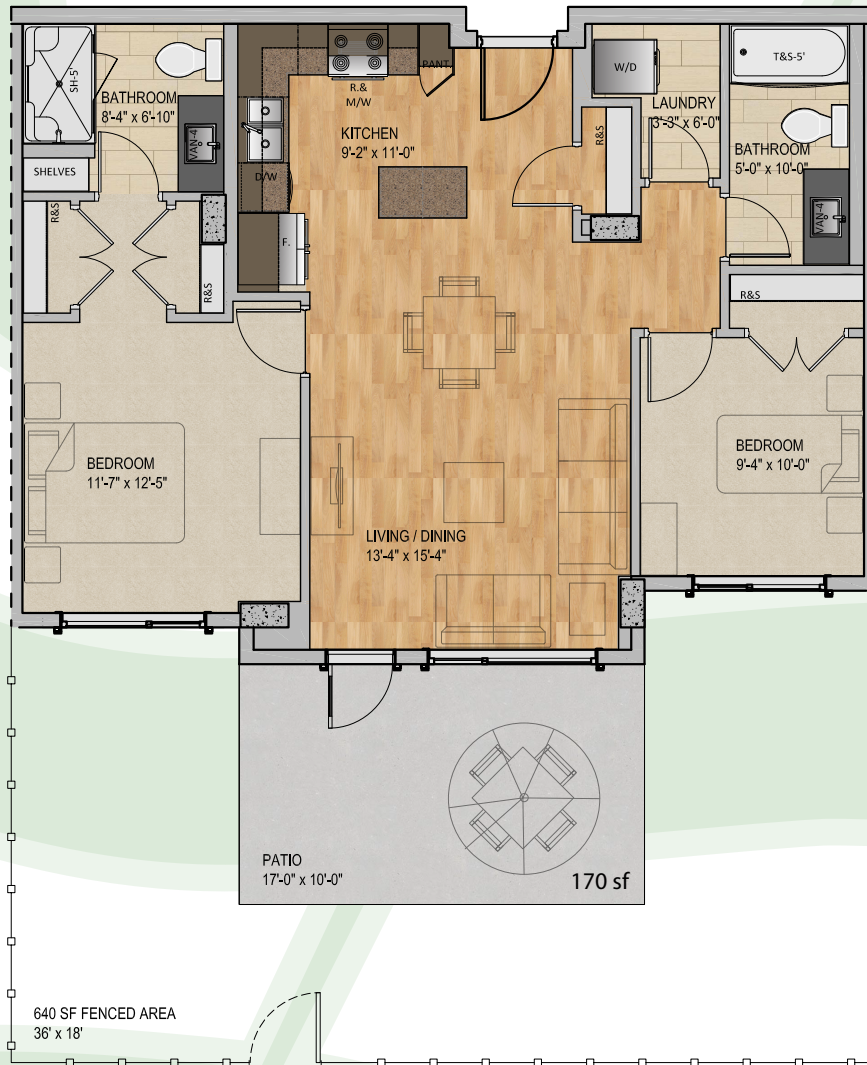

Byrkley Lodge

2B

2 BEDROOM
2 BATH

Living Area: 924 sf
Patio: 170 sf
Yard Area: 470 sf
Total Area: 1564 sf

* yard/totals area may vary as per suite

30 March 2017

The builder reserves the right to make modifications and/or substitutes to the floor plans, project design, illustrations, material specification & features without notice. Suite square footage and floor plans may vary from actual. See your sales representative for details. E.O.E.