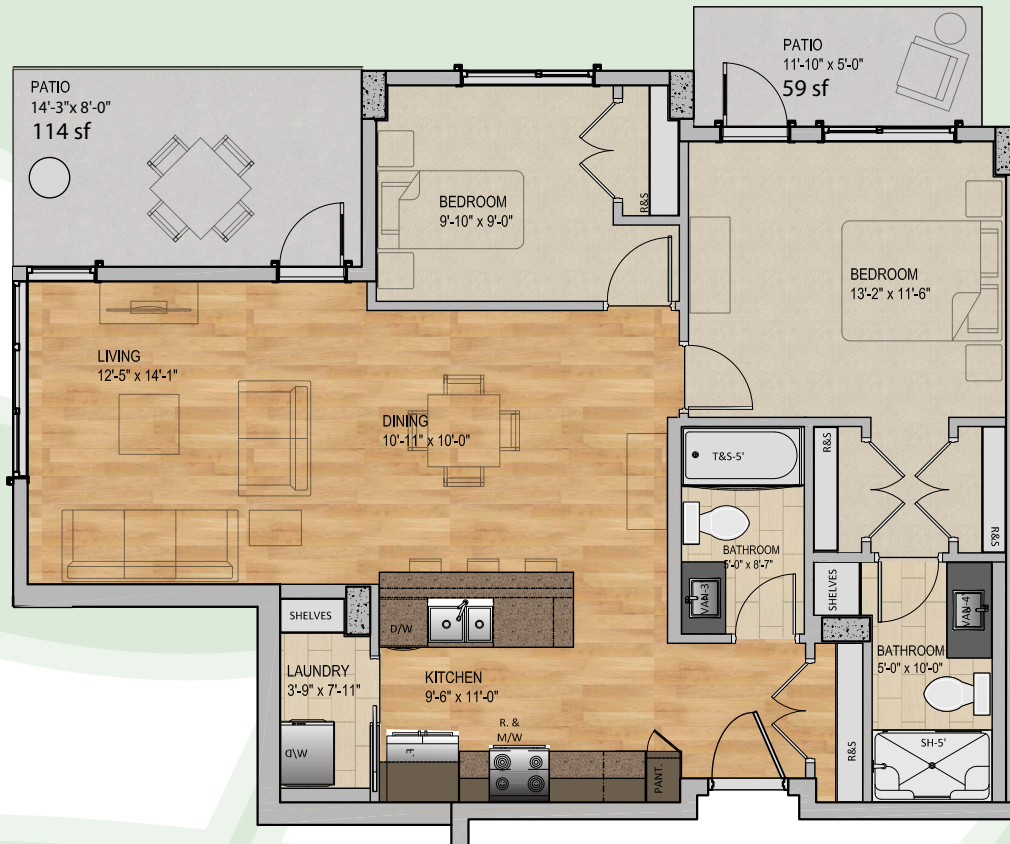

Betley Court

Living Area: 1040 sf
 Patio Area: 173 sf
Total Area: 1213 sf

2C
 2 BEDROOM
 2 BATH

Betley Court

Living Area: 1040 sf
 Balconies: 167 sf
Total Area: 1207 sf

2C
 2 BEDROOM
 2 BATH